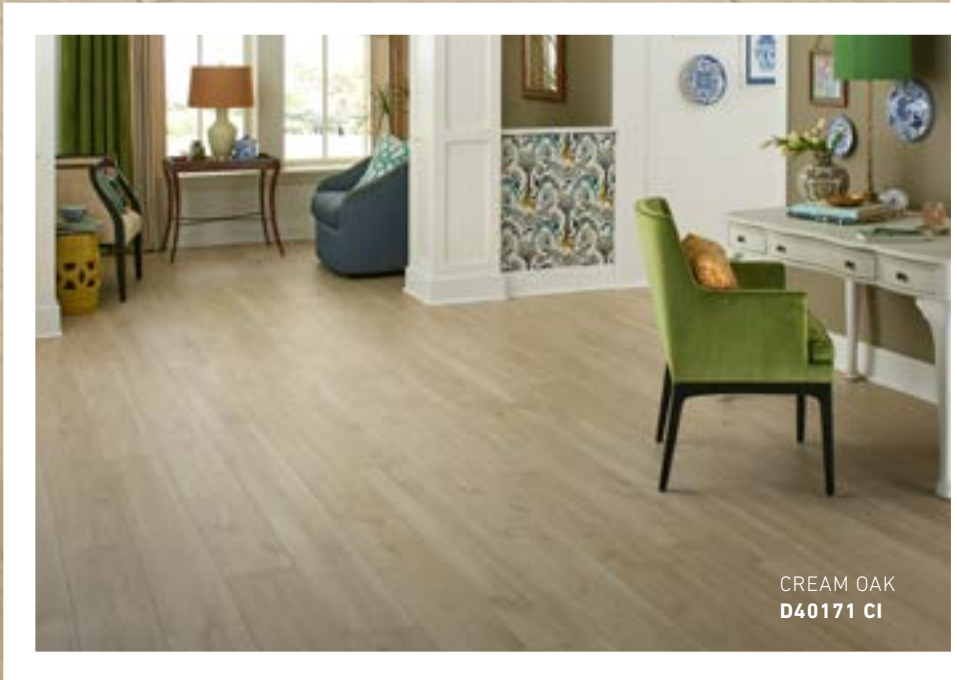

EN The GRAND SELECTION EVOLUTION impresses with the natural colours of French oak and a perfectly coordinated surface structure. **New:** the elegant herringbone design! Four selected decors are now available not only as standard planks, but also in a stylish herringbone pattern.

TOPAZ OAK
D80881 CF

BERYL OAK
D80891 CF

BERYL OAK
D80891 CF

EVOLUTION

Available in
Herringbone pattern and
standard planks.

Available in
Herringbone pattern and
standard planks.

EVOLUTION

BF-architekten sursee ag