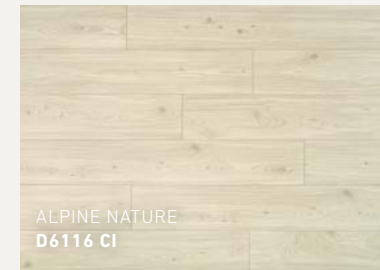

Beautiful and timeless
for everyday use.

GROTTINO BEIGE
D80031 CG

Collection
LIBERTY

GROTTINO BEIGE
D80031 CG

Collection **LIBERTY**

TIMELESS BEAUTY, EVERY DAY

Environmental protection

1380 mm | 54.33"