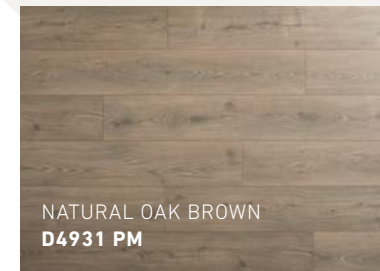

Beautiful and timeless
for everyday use.

GROTTINO BEIGE
D80031 CG

Collection
LIBERTY

GROTTINO BEIGE
D80031 CG

Collection **LIBERTY**

TIMELESS BEAUTY, EVERY DAY

Environmental protection

1380 mm | 54.33"