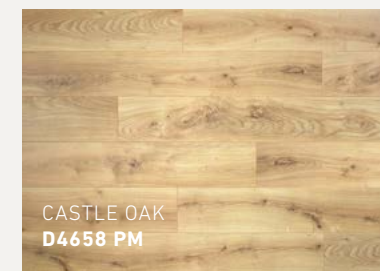

Beautiful and timeless
for everyday use.

GROTTINO BEIGE
D80031 CG

Collection
LIBERTY

GROTTINO BEIGE
D80031 CG

Collection **LIBERTY**

TIMELESS BEAUTY, EVERY DAY

Environmental protection

1380 mm | 54.33"