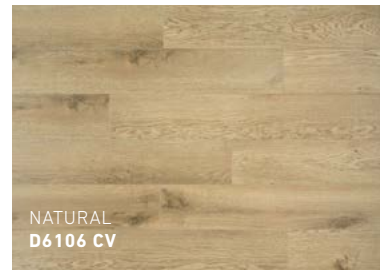

Beautiful and timeless
for everyday use.

GROTTINO BEIGE
D80031 CG

Collection
LIBERTY

GROTTINO BEIGE
D80031 CG

Collection **LIBERTY**

TIMELESS BEAUTY, EVERY DAY

Environmental protection

1380 mm | 54.33"