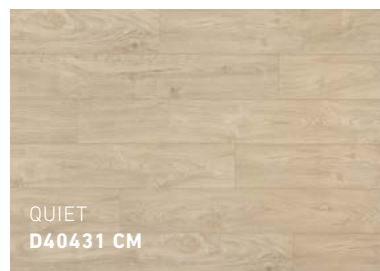

Elegant OAK
XXL Plank.

QUIET
D40431 CM

Collection
PERFECTION

QUIET
D40431 CM

Collection **PERFECTION**

Climate protection

A PERFECT REFLECTION OF NATURE.

Included acoustic underlay