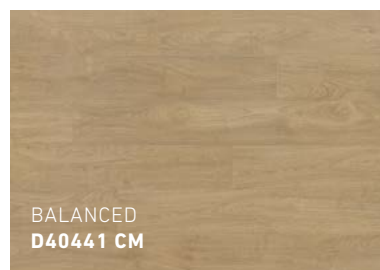

Elegant OAK
XXL Plank.

QUIET
D40431 CM

Collection
PERFECTION

QUIET
D40431 CM

Collection **PERFECTION**

Climate protection

A PERFECT REFLECTION OF NATURE.

Included acoustic underlay