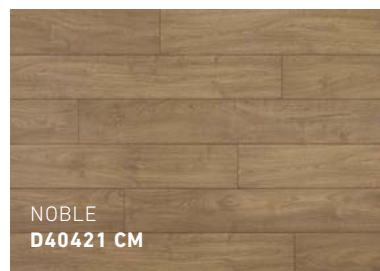

Elegant OAK
XXL Plank.

QUIET
D40431 CM

Collection
PERFECTION

QUIET
D40431 CM

Collection **PERFECTION**

Climate protection

A PERFECT REFLECTION OF NATURE.

Included acoustic underlay