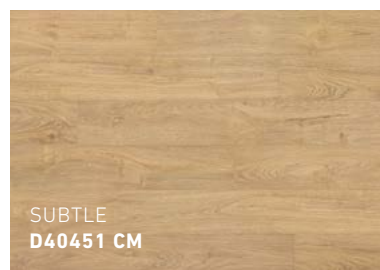

Elegant OAK
XXL Plank.

QUIET
D40431 CM

Collection
PERFECTION

QUIET
D40431 CM

Collection **PERFECTION**

Climate protection

A PERFECT REFLECTION OF NATURE.

Included acoustic underlay