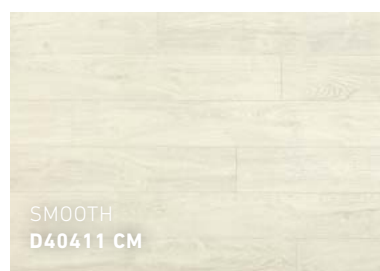

Elegant OAK
XXL Plank.

QUIET
D40431 CM

Collection
PERFECTION

QUIET
D40431 CM

Collection **PERFECTION**

Climate protection

A PERFECT REFLECTION OF NATURE.

Included acoustic underlay