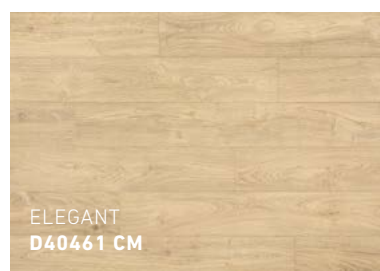

Elegant OAK
XXL Plank.

QUIET
D40431 CM

Collection
PERFECTION

QUIET
D40431 CM

Collection **PERFECTION**

Climate protection

A PERFECT REFLECTION OF NATURE.

Included acoustic underlay